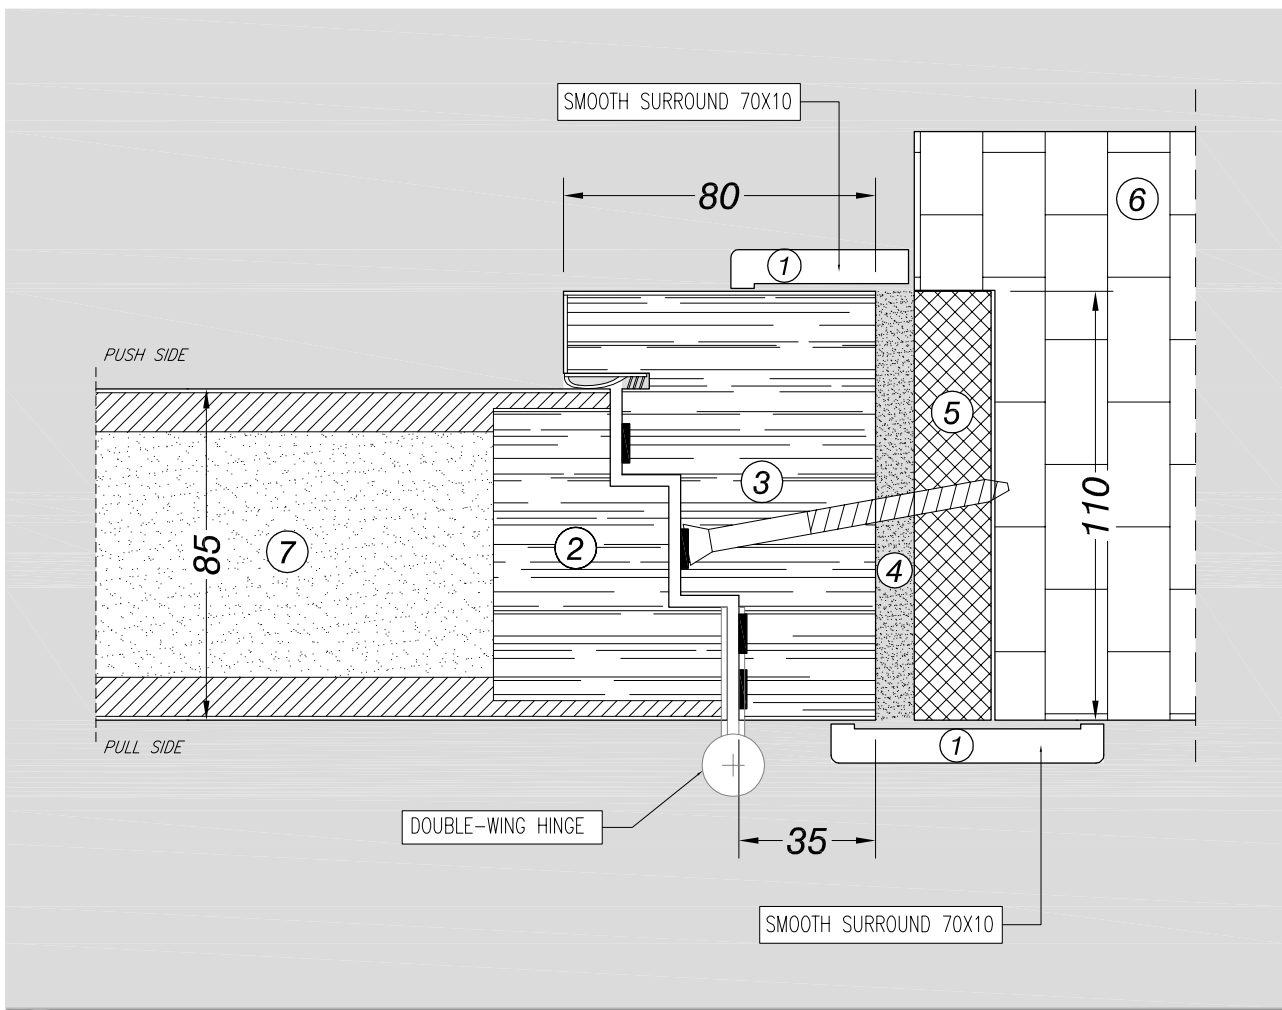

- FITTING ON WALL
- FITTING ON GYPSUM BOARD WALL

LEGEND	
①	Smooth staff-bead 70*10
②	Solid wood
③	Frame
④	Intumescent foam
⑤	Sub-frame
⑥	Wall
⑦	Leaf

**FRAME-LEAF DETAIL**

**Scale 1:2**

SEBINO CHIUSURE Srl  
 I - 24020 Scanzorosclate (BG)  
 Via XXV Aprile, 21  
 Tel. 035.24.27.10  
 Fax 035.24.47.37  
 www.sebinochiusure.it  
 Info@sebinochiusure.it

**EI 120 FIRE PROOF FLUSH DOOR**  
**TWO HOURS FIRE RESISTANT**  
 - DOOR CERTIFIED EN 1634.1:2000 -  
**FRAME-LEAF DETAIL**

SEPTEMBER 2009

**A20**